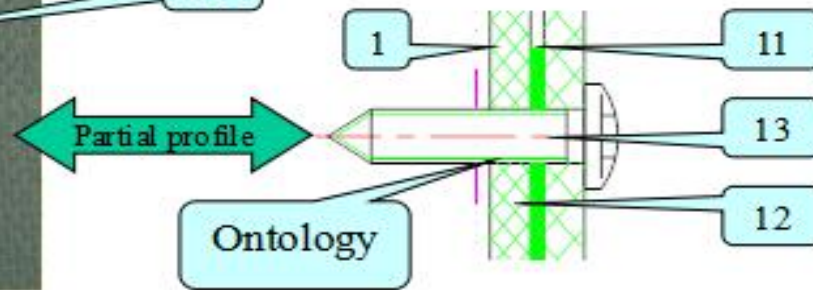

No	Parts number	Parts name	Quantity
1	AZ1642610101	Top cover lining assembly	1
2	AZ1642610032	Front curtain rail assembly	1
3	AZ1642610003	Right curtain rail	1
4	AZ1642610004	Left curtain rail	1
5	Q2713519	Self-tapping screw	13
6	AZ1642610018	Top window cover	1
7	Q2714216	Self-tapping screw	4
8	AZ1642610016	Arrest cover support	4
9	Q2714219	Self-tapping screw	8
10	AZ1642610017	Arrest cover	4
11	116000770023	Clothes hook	2
12	AZ1642610019	Curtain fixing belt	1
13	Q2713519	Self-tapping screw	2

Description:  
The curtain fixing strap is only on the right side